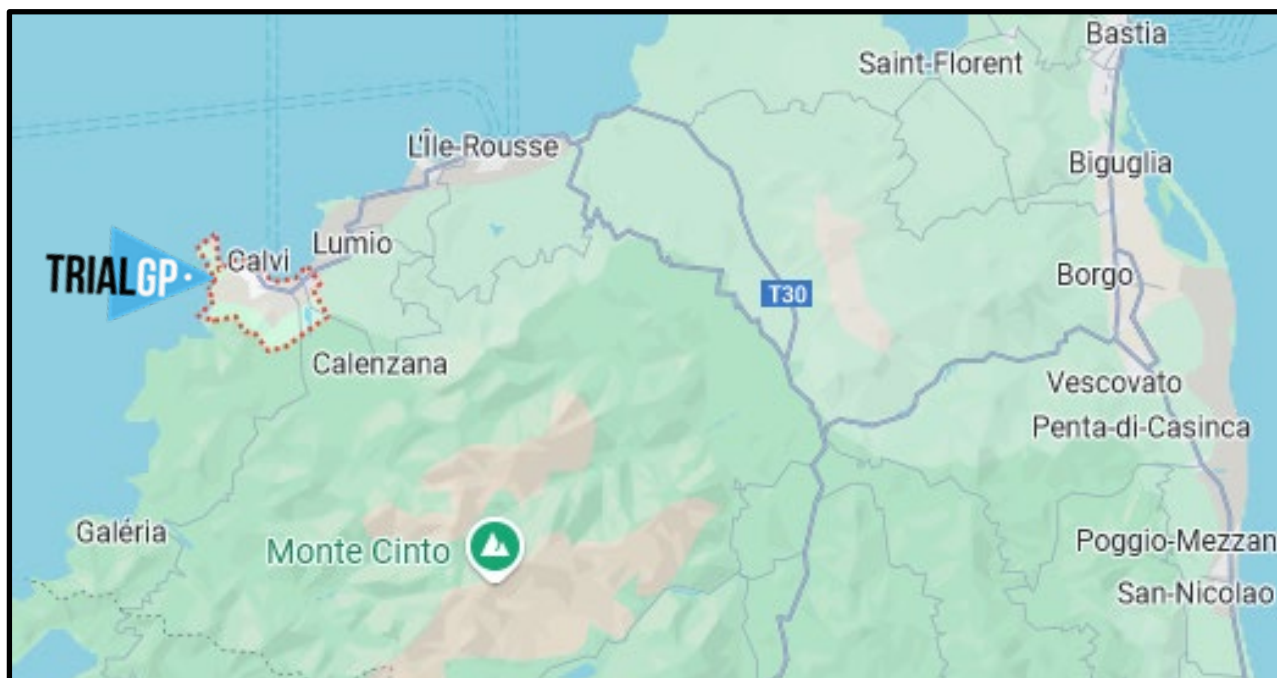

TRIALGP of FRANCE - RND 4 – 30/05-01/06/2025

VENUE INFORMATION

VENUE / PADDOCK LOCATION

[Avenue Christophe Colomb](#)
(in front of Esso Gas station)
Calvi, Corsica, France

ACCESS

Bastia Airport (BIA) / Port – 95Km
Ajaccio Airport (AJA) / Port 164Km
Nearest town: Calvi

ALTITUDES

Starting area: 3m
Maximum sections: 250m

CLASSES

TrialGP / Trial2 / Trial3

TIME DIFFERENCE

GMT/UTC +2 hours

TOURISM INFORMATION

Office du tourisme
Chemin de la plage Le port de plaisance
20220 CALVI
Ms. Natacha Plaza
Ph. +33 495 651667 / +33 495 659296
gestionprojet@calvi-tourisme.corsica
[Tourism Calvi web](#)

LOCAL HOTELS

For Hotel & Restaurant Bookings
Contact the [“Office the Tourisme”](#)

OTHER ACCOMMODATION

[Link to Booking.com](#)

TICKETS

TBC

Updated: 11/11/2024

OFFICIAL PARTNERS

SUPPORTING MANUFACTURERS